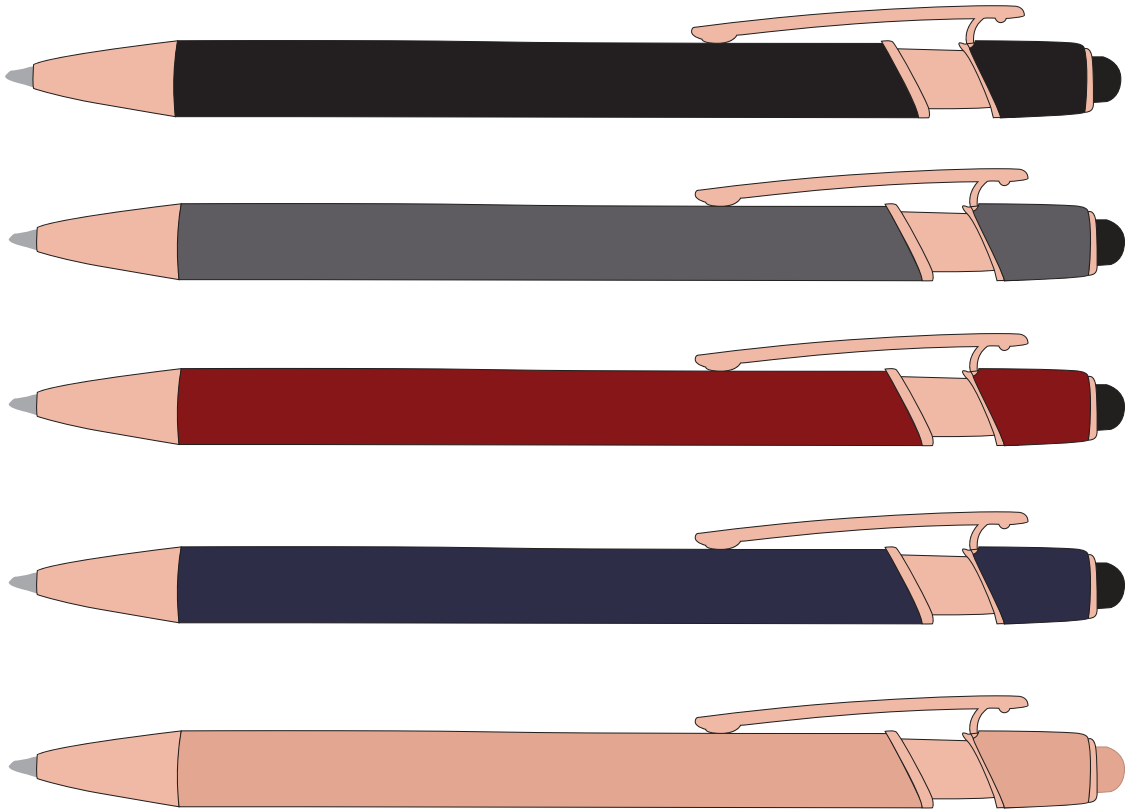

RGP05 Rose Gold Stylus - Engraved

VIEW:100%

Max Engraving 55mm x 6mm

BLACK

GREY

BURGUNDY

NAVY

ROSE GOLD

ENGRAVES
ROSE GOLD

ENGRAVES
ROSE GOLD

ENGRAVES
WHITE

ENGRAVES
WHITE

ENGRAVES
WHITE