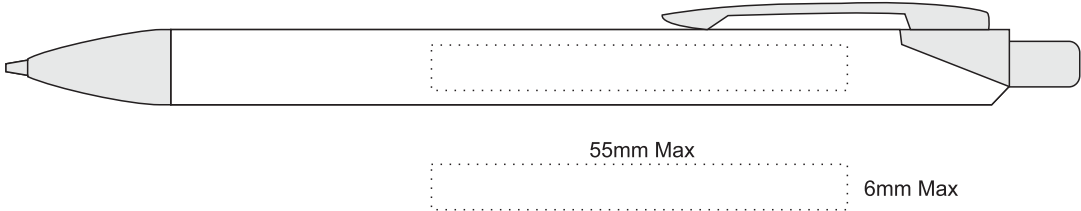

EPJP015 Sovereign Engraved Metal Pen

**Engraving shows as a matte silver colour.
Engraving can appear quite discreet on the Off White & Peach Pens.**