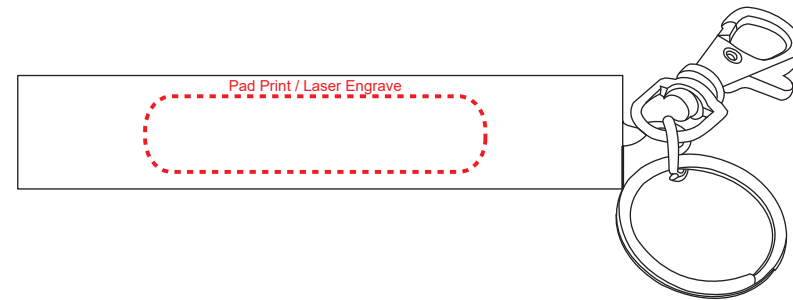

Product Name:

Elegant Bottle Opener Key Ring

Product Code:

KRB015

Product Size:

80mm x 15mm x 9mm

Product Colours:

Silver

Decoration Area:

45mm x 10mm - pad print

45mm x 10mm - laser engrave

 Engraves to tone-on-tone silver

100% actual size