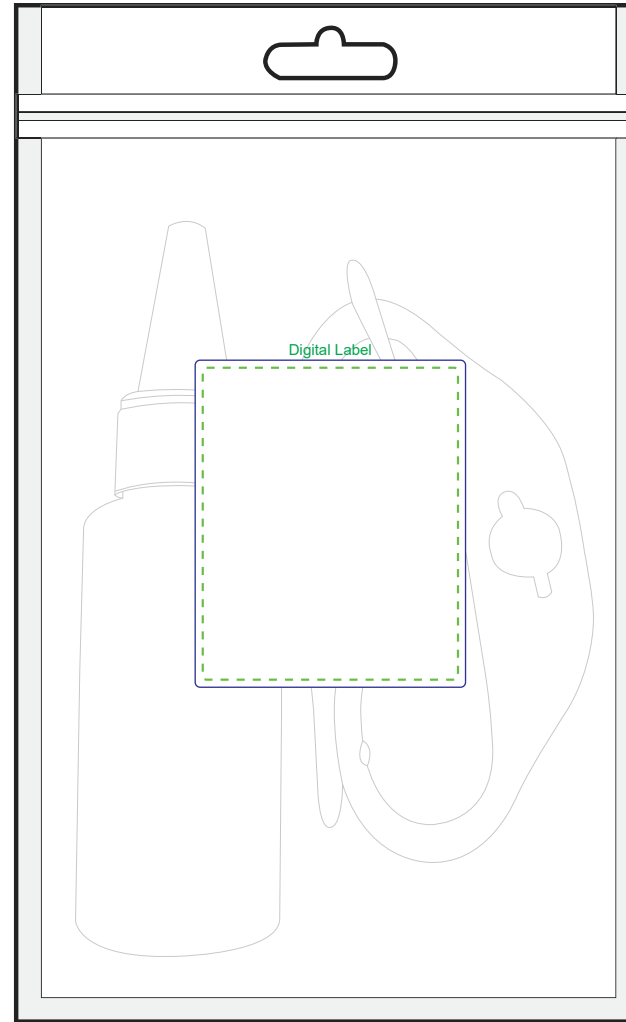

Decoration Area:

150mm x 70mm - screen print

Product Colour Options:

50% actual size

Line drawing is for approximate print positional purposes only. It is not intended to be an exact scale or detailed representation. Colour proofs are to be used as a guide only. Red dotted lines will not be printed, these are for max print guides only. Small details or text including trade marks may fill in and not be legible.

Decoration Area:

40mm x 60mm - pad print

40mm x 90mm - direct digital

40mm x 82mm - digital label

100% actual size

Line drawing is for approximate print positional purposes only. It is not intended to be an exact scale or detailed representation. Colour proofs are to be used as a guide only. Red dotted lines will not be printed, these are for max print guides only. Small details or text including trade marks may fill in and not be legible.

Product Name:

Wellness Bundle

Product Code:

BDL009 (HS012)

Product Size:

250mm x 16mm x 22mm

Product Colours:

Range of colours

Decoration Area:

25mm x 10mm - pad print

45mm x 55mm - digital label bag

Product Colour Options:

75% actual size

Product Name:

Wellness Bundle

Product Code: