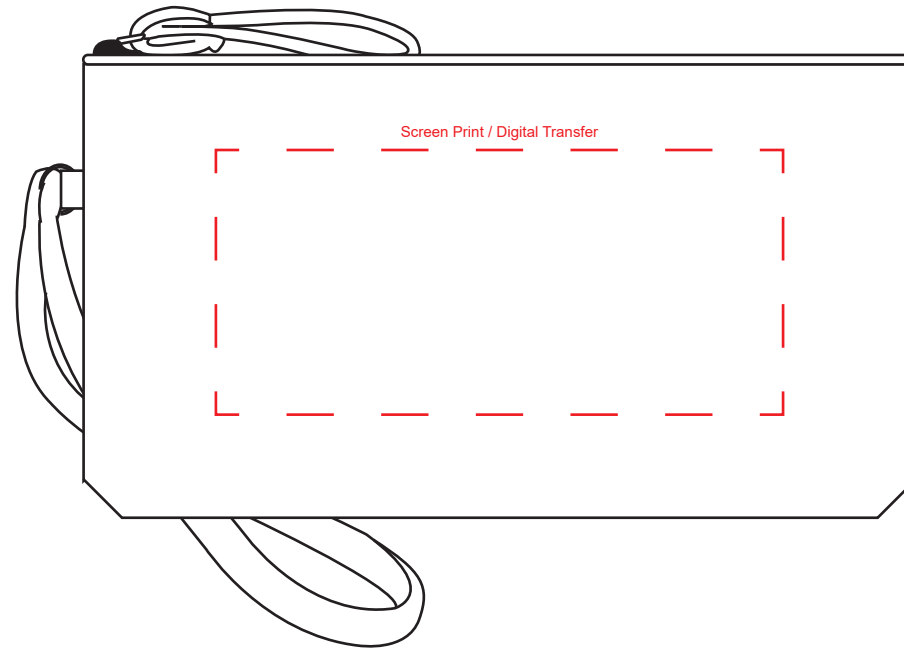

Product Name:

Wellness Bundle

Product Code:

BDL009 (CB008)

Product Size:

220mm x 120mm x 4mm

Product Colours:

Range of colours

Decoration Area:

150mm x 70mm - screen print

Product Colour Options:

50% actual size

Line drawing is for approximate print positional purposes only. It is not intended to be an exact scale or detailed representation. Colour proofs are to be used as a guide only. Red dotted lines will not be printed, these are for max print guides only. Small details or text including trade marks may fill in and not be legible.

Decoration Area:

40mm x 60mm - pad print

40mm x 90mm - direct digital

40mm x 82mm - digital label

100% actual size

Line drawing is for approximate print positional purposes only. It is not intended to be an exact scale or detailed representation. Colour proofs are to be used as a guide only. Red dotted lines will not be printed, these are for max print guides only. Small details or text including trade marks may fill in and not be legible.

BDL009 (MSK002)

Product Size:

175mm x 95mm

Product Colours:

Range of colours

Decoration Area:

120mm x 70mm - digital label

100% actual size