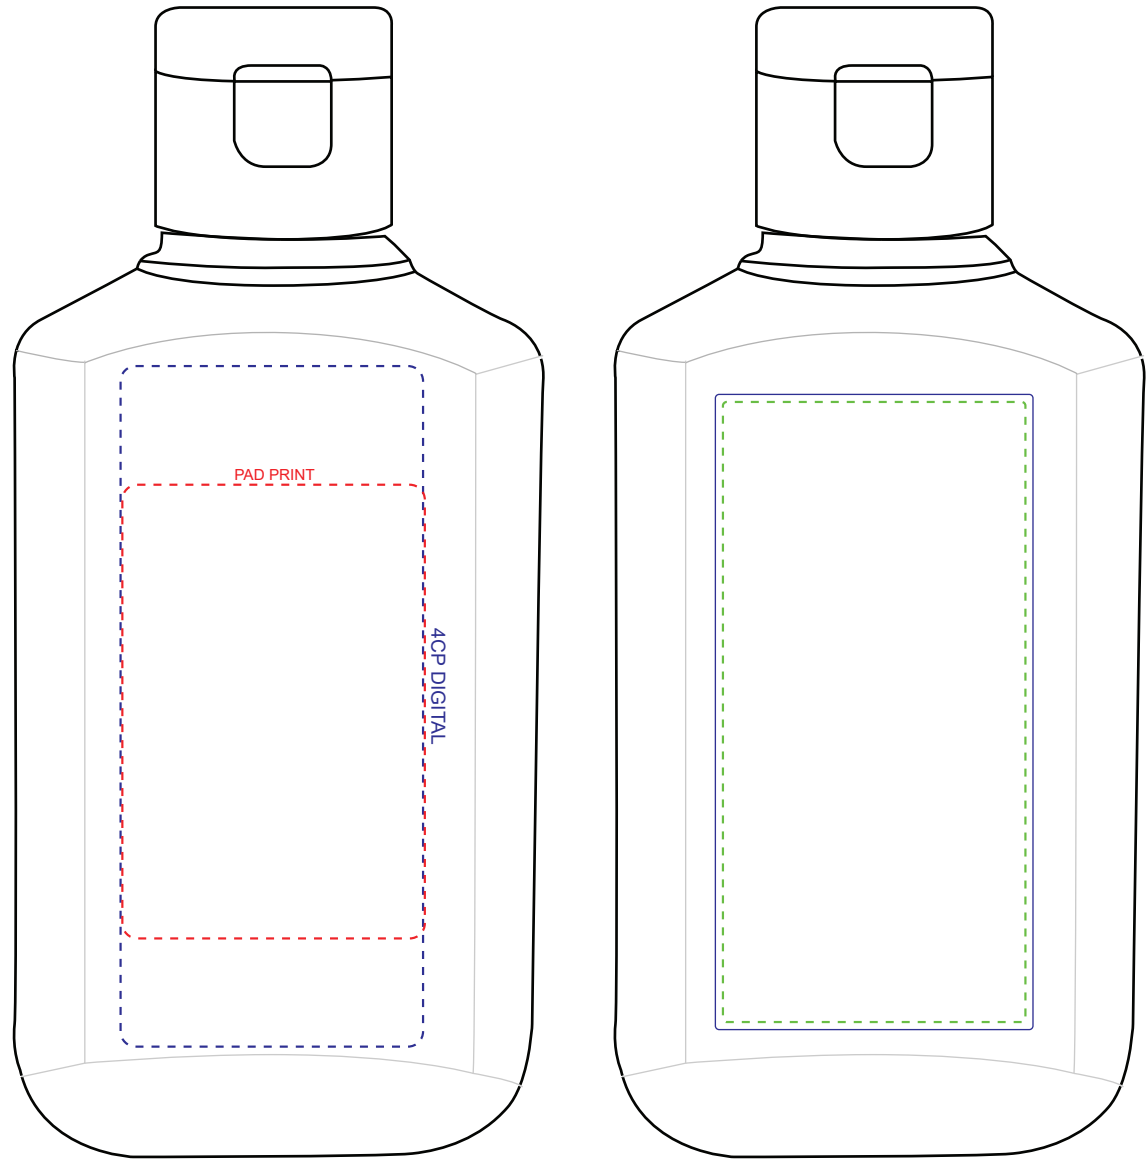

Product Name:

Wellness Bundle

Product Code:

BDL009 (CB008)

Product Size:

220mm x 120mm x 4mm

Product Colours:

Range of colours

Decoration Area:

150mm x 70mm - screen print

Product Colour Options:

50% actual size

Line drawing is for approximate print positional purposes only. It is not intended to be an exact scale or detailed representation. Colour proofs are to be used as a guide only. Red dotted lines will not be printed, these are for max print guides only. Small details or text including trade marks may fill in and not be legible.

Product Name:

Wellness Bundle

Product Code:

BDL009 (HS011)

Product Size:

152mm x 70mm x 42mm

Product Colours:

Range of colours

Decoration Area:

40mm x 60mm - pad print

40mm x 90mm - direct digital

40mm x 82mm - digital label

100% actual size

Line drawing is for approximate print positional purposes only. It is not intended to be an exact scale or detailed representation. Colour proofs are to be used as a guide only. Red dotted lines will not be printed, these are for max print guides only. Small details or text including trade marks may fill in and not be legible.