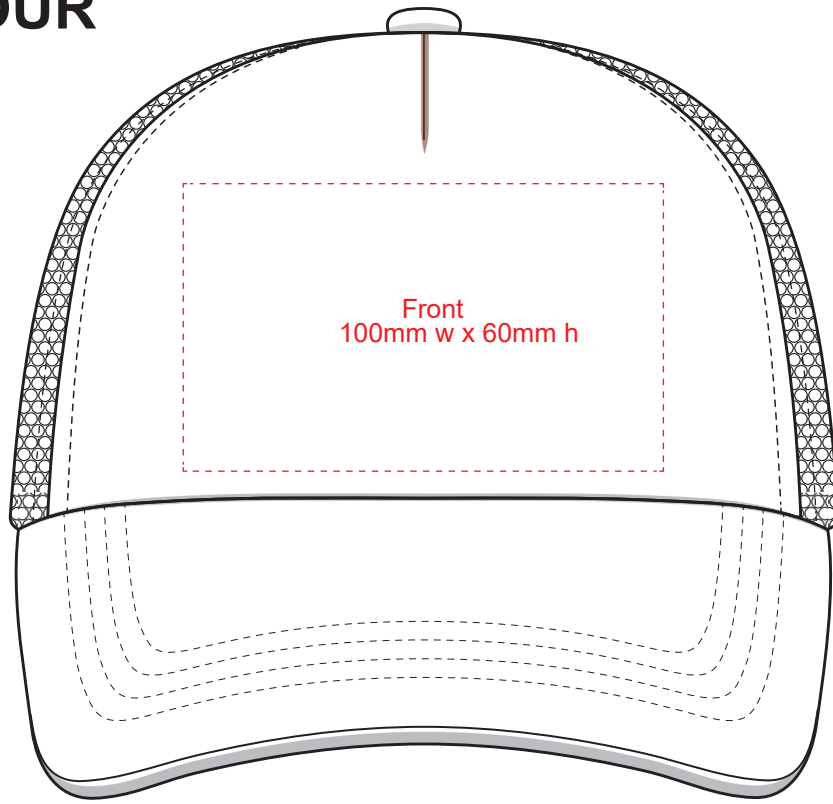

BLACK COLOUR

4055

The maximum decoration area is a guide only and is greatly dependant on the logo shape.

NAVY COLOUR

4055

The maximum decoration area is a guide only and is greatly dependant on the logo shape.