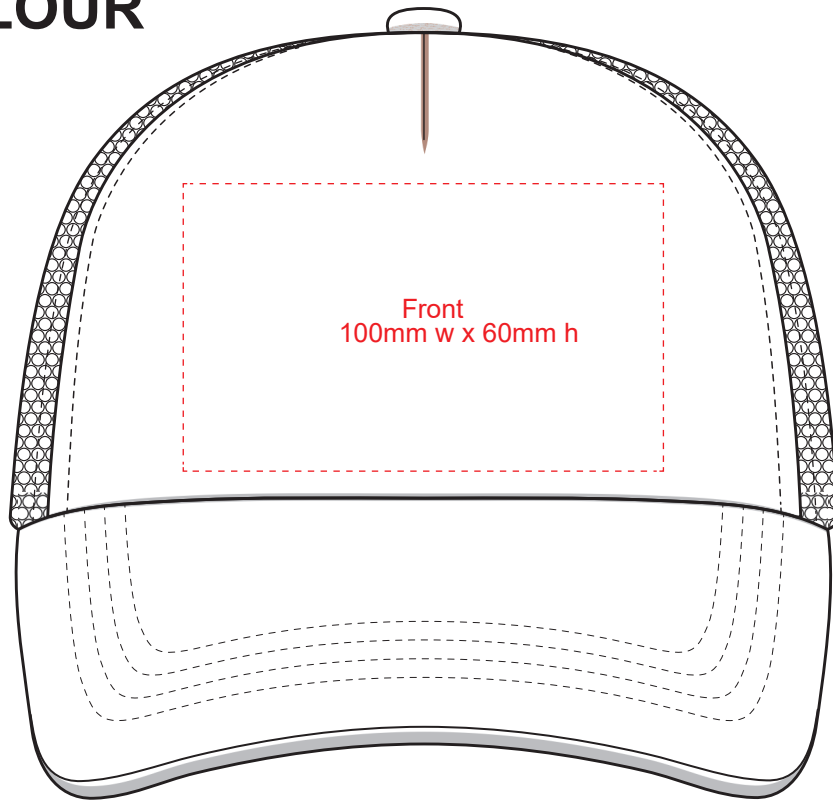

BLACK COLOUR

4055

The maximum decoration area is a guide only and is greatly dependant on the logo shape.

NAVY COLOUR

4055

The maximum decoration area is a guide only and is greatly dependant on the logo shape.