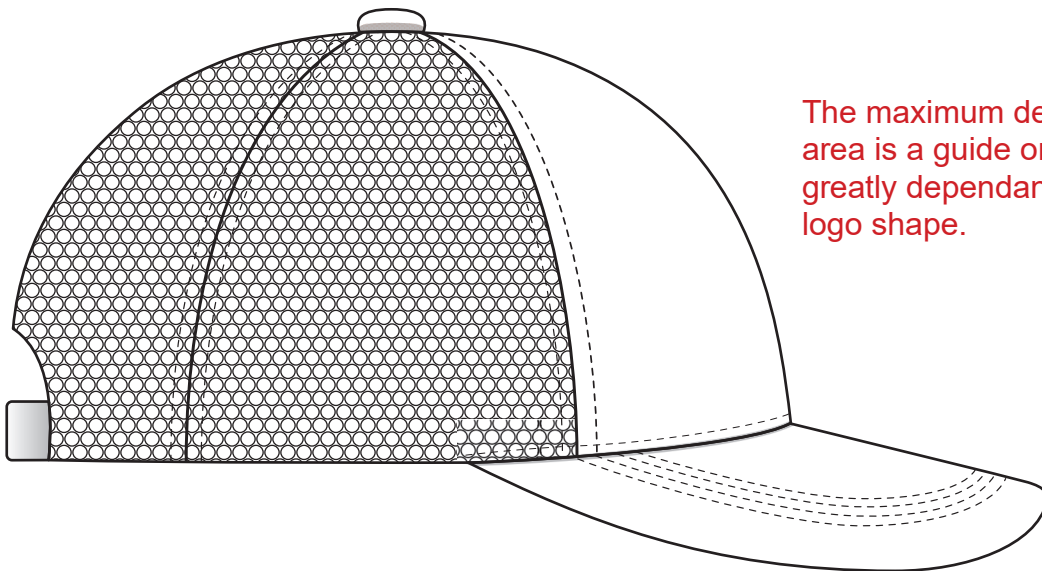

BLACK COLOUR

4055

The maximum decoration area is a guide only and is greatly dependant on the logo shape.

NAVY COLOUR

4055

The maximum decoration area is a guide only and is greatly dependant on the logo shape.