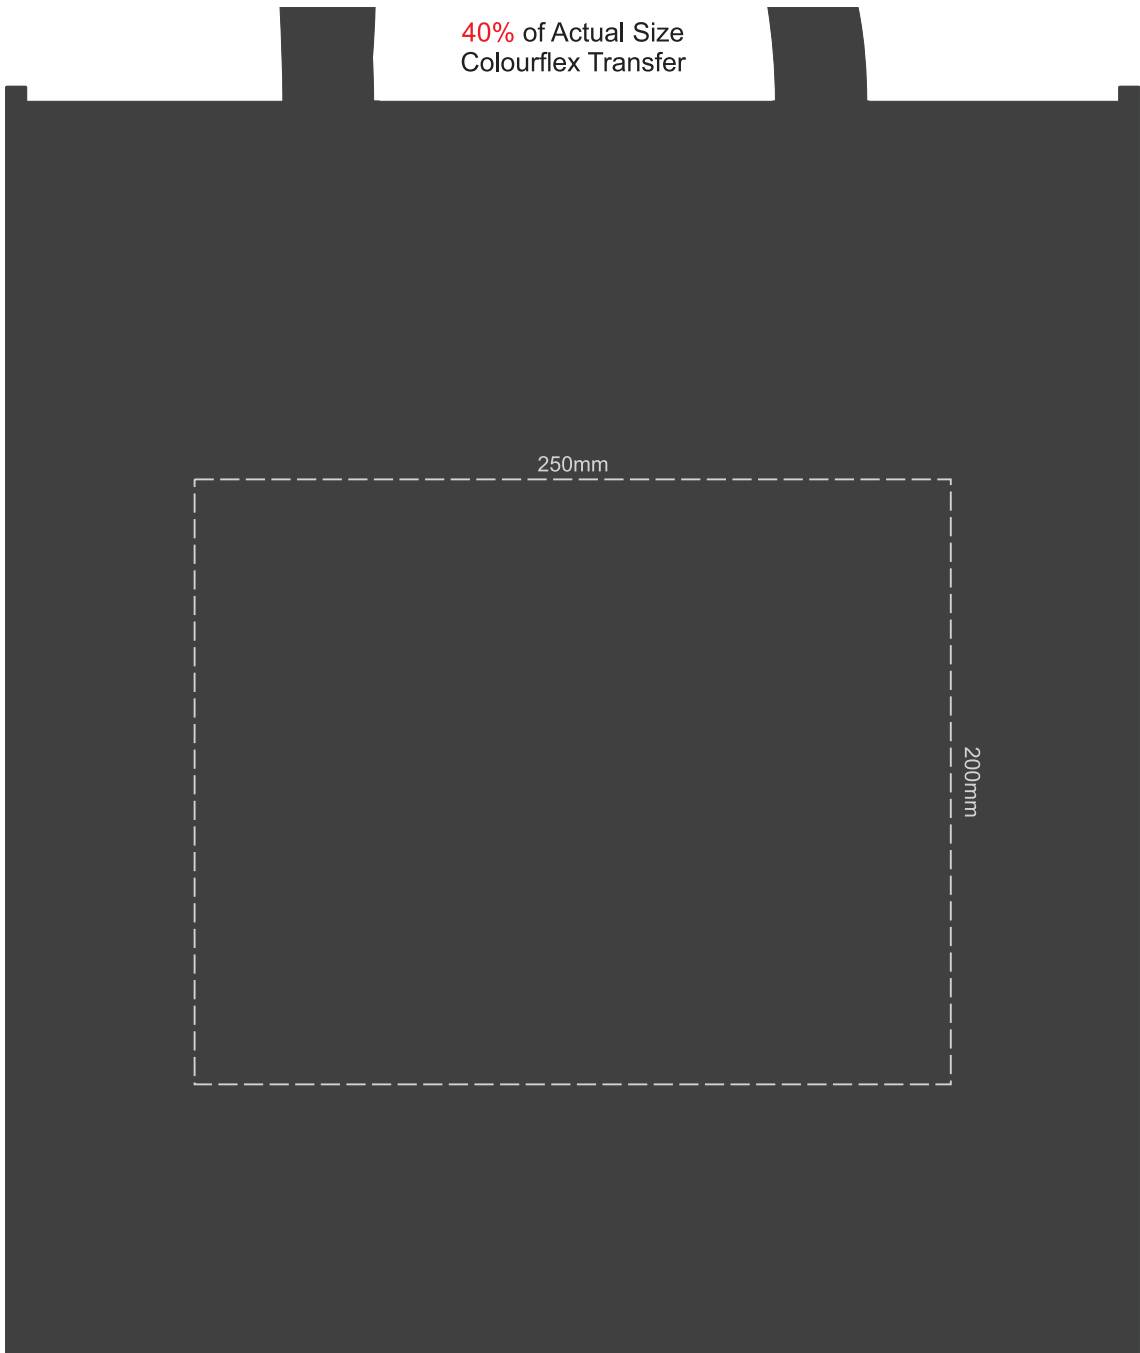

40% of Actual Size
Colourflex Transfer

Please note the orientation of these print areas may be rotated to best suit your needs.