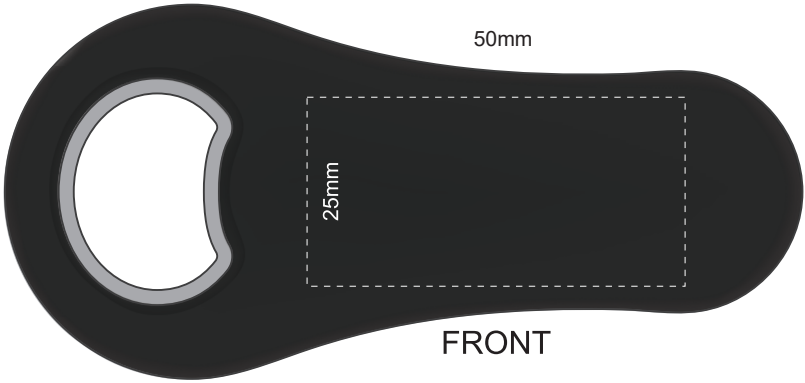

100% of Actual Size
Direct Digital (front only)

(BLACK)

(WHITE)