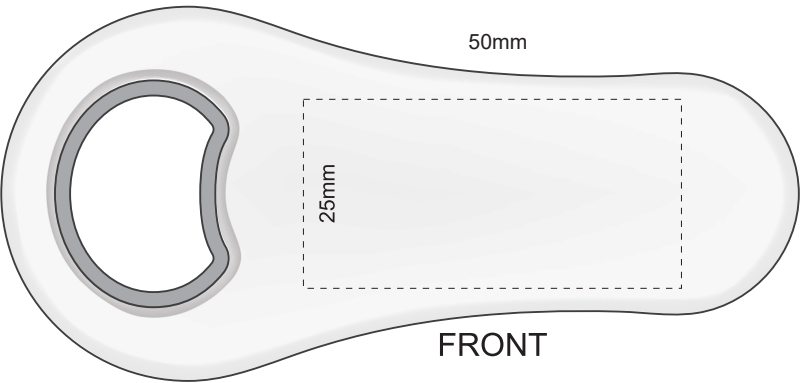

100% of Actual Size
Direct Digital (front only)

(BLACK)

(WHITE)